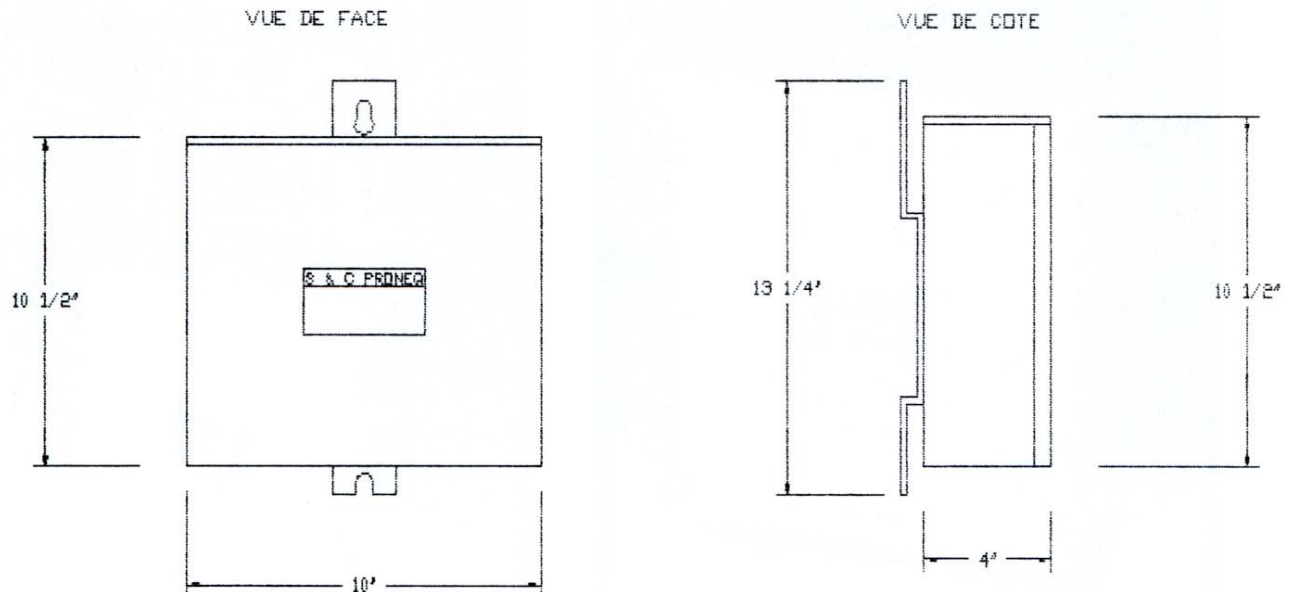

ELECTRICAL SPECIFICATIONS, PRQ-700 SERIES

COIL				
MODEL	VOLTAGE	CURRENT	POWER	
PRQ-701	120V 50/60HZ	110 mA	6 W	
PRQ-702	120V 50/60HZ	80 mA	5 W	
PRQ-703	120V 50/60HZ	110 mA	6 W	
PRQ-704	120V 50/60HZ	80 mA	5 W	
PRQ-705	120V 50/60HZ	450 mA	24 W	
PRQ-706	120V 50/60HZ	300 mA	16 W	
PRQ-707	120V 50/60HZ	450 mA	25 W	
PRQ-708	120V 50/60HZ	300 mA	16 W	

CONTACT (250V)				
MODEL	NORMALLY	TYPE	MAX. CURRENT	Wire no.
PRQ-701	Close	2 Poes	30 A	8
PRQ-702	Open	2 Poes	30 A	8
PRQ-703	Close	2 Poles	60 A	6
PRQ-704	Open	2 Poles	60 A	6
PRQ-705	Close	2 Poes	70 A	6
PRQ-706	Open	2 Poles	70 A	6
PRQ-707	Close	2 Poles	90 A	6
PRQ-708	Open	2 Poles	90 A	6

DIMENSIONS

1420-C, De Coulomb St Boucherville Quebec J4B 7K2
Phone : (450) 449-2524 Fax : (450) 449-2625

www.proneq.com

The Excellence in Control and Lighting Panels