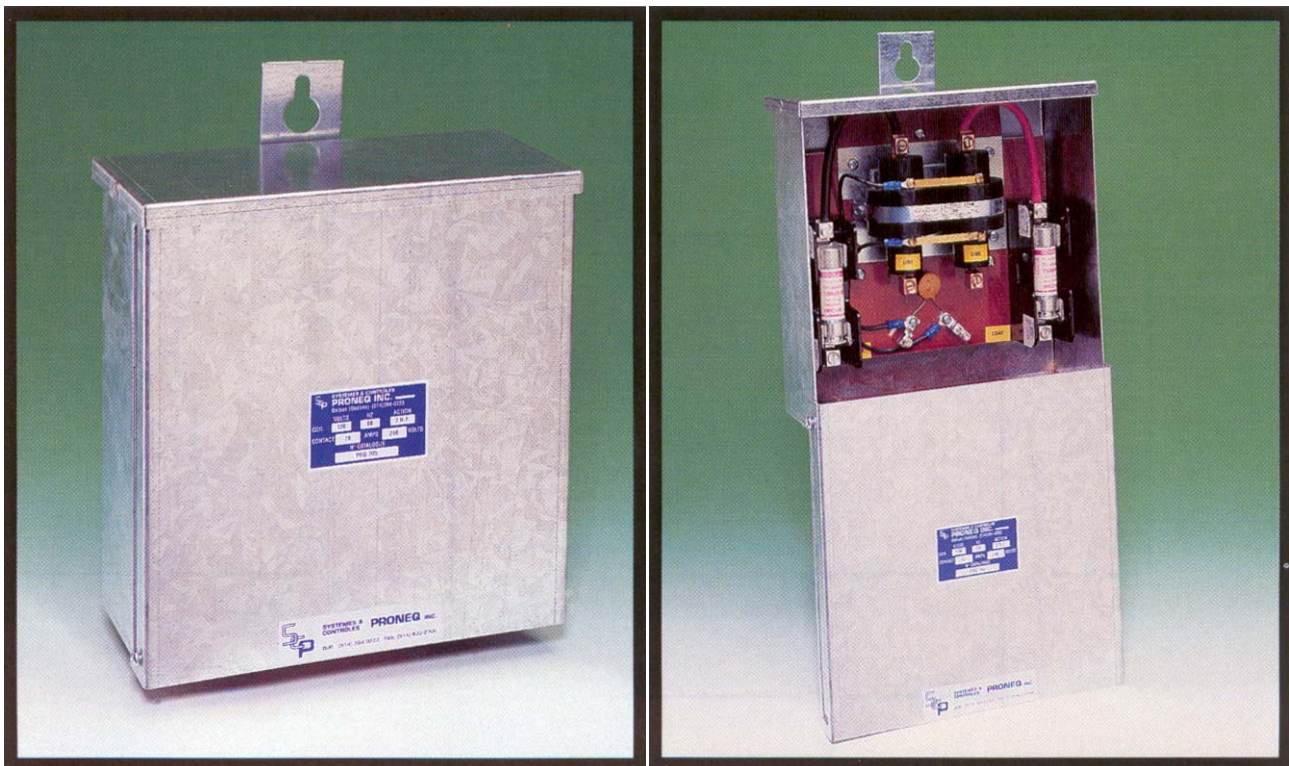

PRQ-700 SERIES

DESCRIPTION :

The mercury relay PRQ-700 series complete our line for what is called: relay for head pole. They have two electric poles and are available in a wide range of amperage. The mercury lighting relays for Streets lighting series PRQ-700 are perfectly appropriate for the applications where several sources of light must be controlled starting from a simple photocell. Moreover, they offer a greater capacity and a life expectancy thanks to the new chemical composition of mercury contained in the cell's contact.

SPECIFICATIONS:

Fuse on the control system ;	Easy access to the circuit breaker or fuse;
Temperature of operation: -31 TO 130 Degree F;	Lighting protection ;
Available for 24 / 208 / 277 / 480 Volts ;	Coded wire;
Quiet operations;	No bouncing of contact ;
Single Pole;	The contacts do not stick ;
Resist severe climatic conditions ;	Available contact s N.O and N.C;
Easy slide door for rapid access	

ASPECT...

1420-C, De Coulomb St Boucherville Quebec J4B 7K2

Phone : (450) 449-2524 Fax : (450) 449-2625

www.proneq.com

The Excellence in Control and Lighting Panels